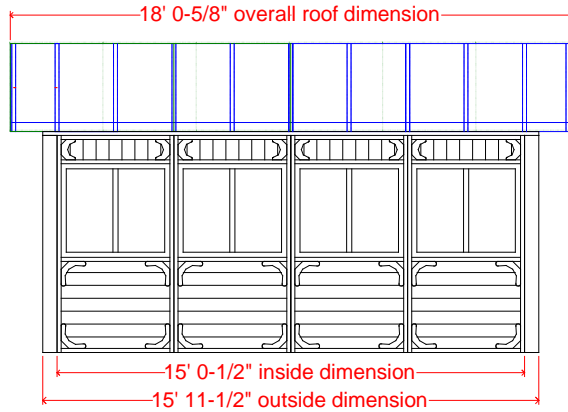

The Ultimate Gazebo

Exclusively from Spa World *of Schoolcraft Inc.*

13240 N. US 131 – Schoolcraft, MI 49087 – (269) 679-5034

Designed for Fun * Engineered to Last

Large 11' inside width will fit almost any spa.

MSRP \$25,920.00
Floor Model Sale
\$13,995.00 + tax

This beautiful 12' x 16' model includes:

- Twelve tempered glass, sliding, insulated windows with screens
- A tempered etched glass heavy duty entry door
- One tempered glass & cedar gable truss
- Pre-drilled holes for up to 50' of rope lighting
- All modular construction
 - This type of construction allows your gazebo to be built in virtually any location without the use of heavy construction equipment. (Check your local building codes to find out if a building permit is required for this type of building)
 - Can be set on your deck, concrete slab or we can build a deck for you.
- All 2 x 6 solid cedar walls (compare to 2 x 2 material used by other manufacturers)
- All solid cedar trim
- All solid cedar trusses
- Heavy duty 5/8" tongue and groove solid cedar siding – rough sawn outside – smooth finish inside (compare to 1/4" or 3/8" material used by other manufacturers)
- Premium oil base wood treatment and water repellent
- Seven foot high side walls with custom trusses to allow you to open even our largest spa covers
- Oak plywood ceiling and soffet
- Insulated roof panels
- Steel roof – tried and true – won't leak – no plastic domes to crack and leak
- Optional decorative trim available
- All zinc plated hardware – no plastic parts