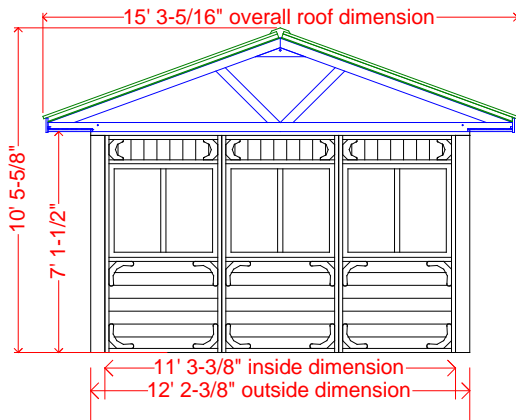

The Ultimate Gazebo

Exclusively from Spa World *of Schoolcraft Inc.*

13240 N. US 131 – Schoolcraft, MI 49087 – (269) 679-5034

Designed for Fun * Engineered to Last

Large 11' inside width will fit almost any spa.

MSRP \$25,920.00
Floor Model Sale
\$13,995.00 + tax

This beautiful 12' x 16' model includes:

- Twelve tempered glass, sliding, insulated windows with screens
- A tempered etched glass heavy duty entry door
- One tempered glass & cedar gable truss
- Pre-drilled holes for up to 50' of rope lighting
- All modular construction
 - This type of construction allows your gazebo to be built in virtually any location without the use of heavy construction equipment. (Check your local building codes to find out if a building permit is required for this type of building)
 - Can be set on your deck, concrete slab or we can build a deck for you.
- All 2 x 6 solid cedar walls (compare to 2 x 2 material used by other manufacturers)
- All solid cedar trim
- All solid cedar trusses
- Heavy duty 5/8" tongue and groove solid cedar siding – rough sawn outside – smooth finish inside (compare to 1/4" or 3/8" material used by other manufacturers)
- Premium oil base wood treatment and water repellent
- Seven foot high side walls with custom trusses to allow you to open even our largest spa covers
- Oak plywood ceiling and soffet
- Insulated roof panels
- Steel roof – tried and true – won't leak – no plastic domes to crack and leak
- Optional decorative trim available
- All zinc plated hardware – no plastic parts